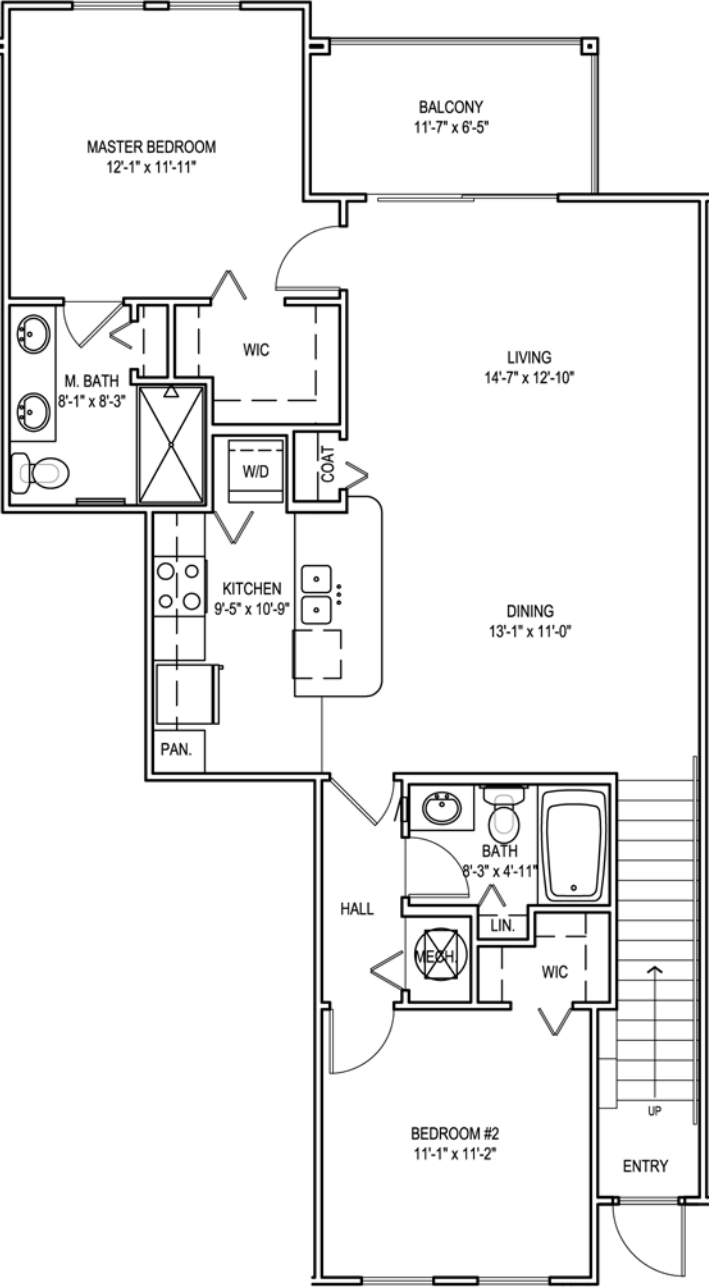

ALTIS AT SAND LAKE

C2

A/C: 1,118 sf / GARAGE OPTIONAL