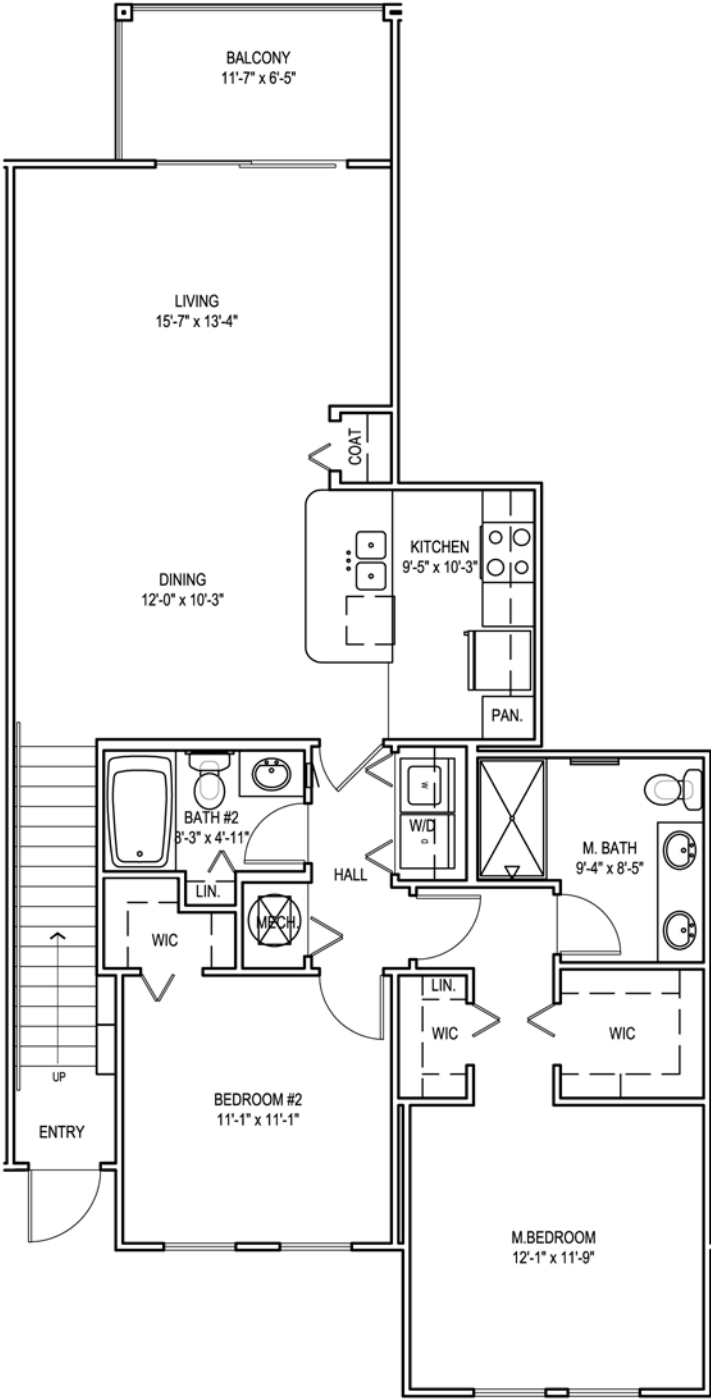

ALTIS AT SAND LAKE

C1

A/C: 1,180 sf / GARAGE OPTIONAL